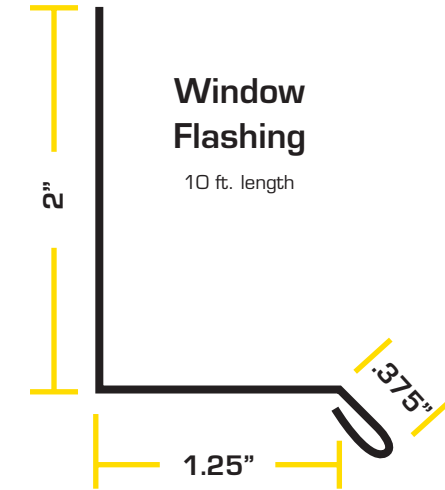

**Slip Sheets**  
6" wide  
(customize)

Actual sizes may vary slightly